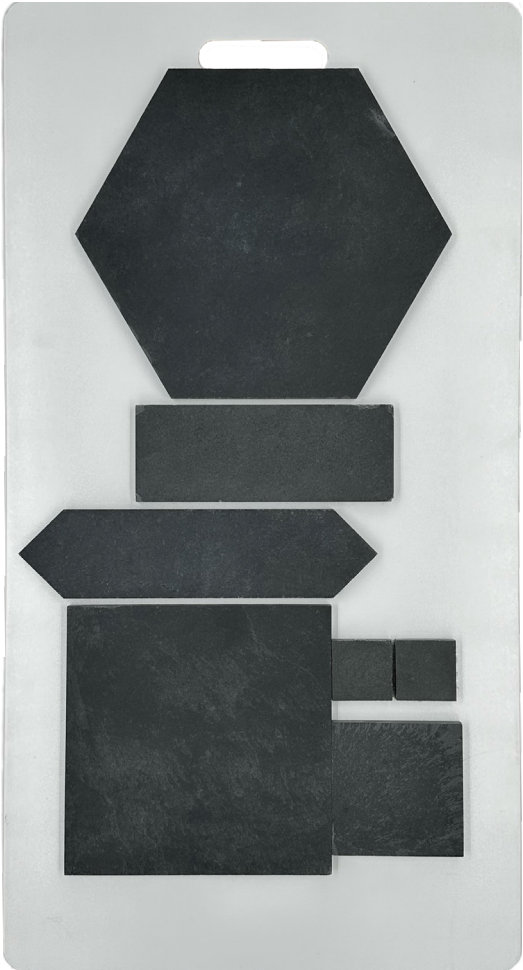

HALO

SURFACE DESIGNS

**DISPLAY
BOARD**
CATALOG 2024

Pictured: Kyoto in Earth Brown

DISPLAY BOARDS

ALLIAGE
SBHALLIAGE

BELGA BLACK
SBHBELGAB

BELGA GRAY
SBHBELGAG

BRIXTON
SBHBRIXTON

CATALINA
White/Coral/Turquoise
SBHCATWCT

Revive your space, renew your soul: Let's create something beautiful together.

EXCLUSIVE SURFACES FOR DESIGNERS, DEALERS, AND BUILDERS

HALO Surface Designs sources tile, stone, and specialty surface materials from trusted partners around the world. We provide access to an inventory of imported materials, as well as display boards to display in showrooms and events.

FAIENCE
Multi-Color
SBHFAIENCEC

FAIENCE
Light Clay/Dark Clay
SBHFAIENCECLY

DISPLAY BOARDS

FENWAY BRICK
SBHFENWAY

KYOTO
SBHKYOTO

MIAMI
Wynwood
SBHMIAMIW

MIAMI
Doral
SBHMIAMID

DISPLAY BOARDS

MARKETING DISPLAY

Waterfall Display:
42" Tall, 16" Wide, 20" Deep
(Holds 10 Boards)

Pictured: Alliage (SBHALLIAGE) in Bronze

Waterfall Display A
Holds 10 Boards
SLOTDISPLAYA

Waterfall Display B
Holds 10 Boards
SLOTDISPLAYB