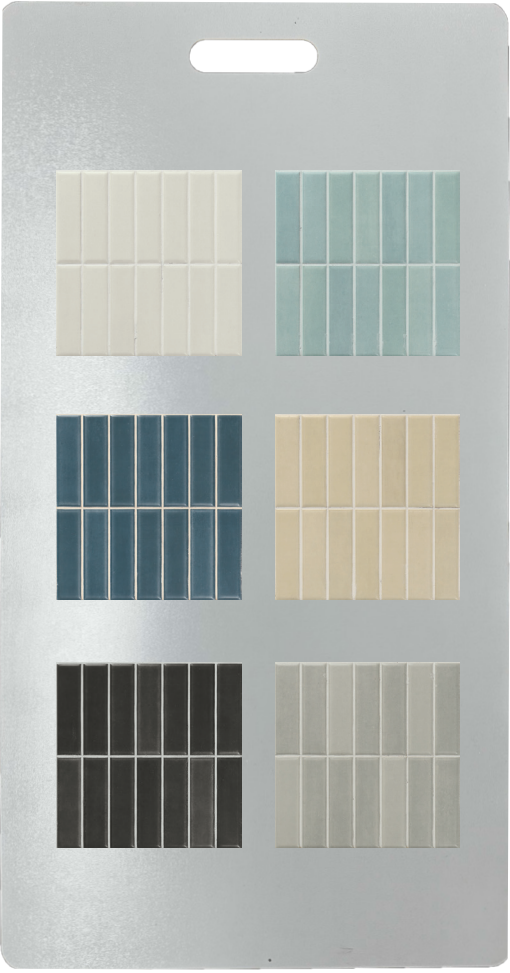

HALO

SURFACE DESIGNS

**DISPLAY
BOARD**
CATALOG 2024

Pictured: Kyoto in Earth Brown

DISPLAY BOARDS

ALLIAGE
SBHALLIAGE

BELGA BLACK
SBHBELGAB

BELGA GRAY
SBHBELGAG

FAIENCE
Multi-Color
SBHFAIENCEC

FAIENCE
Light Clay/Dark Clay
SBHFAIENCECLY

DISPLAY BOARDS

FENWAY BRICK
SBHFENWAY

KYOTO
SBHKYOTO

MIAMI
Wynwood
SBHMIAMIW

MIAMI
Doral
SBHMIAMID

DISPLAY BOARDS

MIAMI
Little Havana
SBHMIAMILH

MOSAICO
SBHMOSAICO

SEGMENTS
SBHSEGMENTS

SEVILLE
SBHSEVILLE

DISPLAY BOARDS

TERRAIN
Board 1
SBHTERWBPUC

TERRAIN
Board 2
SBHTEREAVDG

WATERLOO
SBHWATERLOO

MARKETING DISPLAY

Waterfall Display:
42" Tall, 16" Wide, 20" Deep
(Holds 10 Boards)

Pictured: Alliage (SBHALLIAGE) in Bronze

Waterfall Display A
Holds 10 Boards
SLOTDISPLAYA

Waterfall Display B
Holds 10 Boards
SLOTDISPLAYB