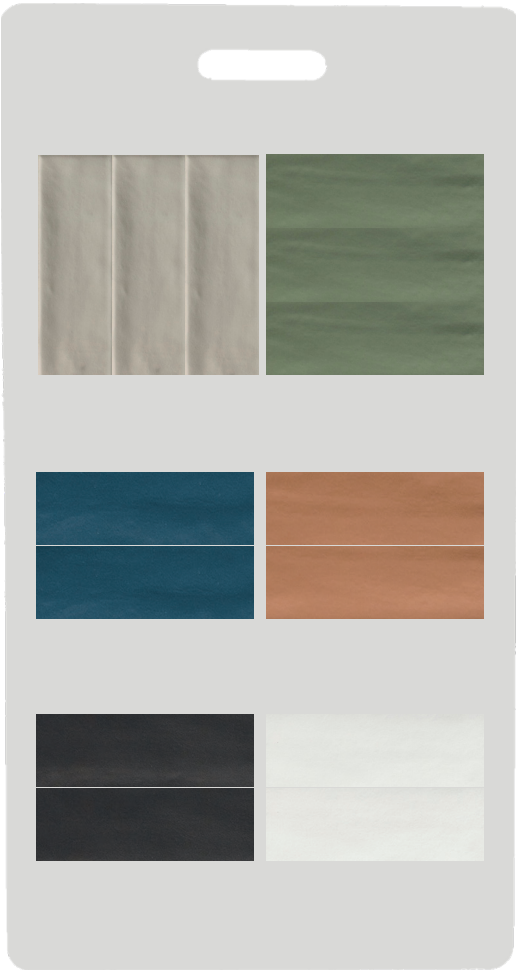

HALO

SURFACE DESIGNS

**DISPLAY
BOARD**
CATALOG 2024

Pictured: Kyoto in Earth Brown

DISPLAY BOARDS

ALLIAGE
SBHALLIAGE

BELGA BLACK
SBHBELGAB

BELGA GRAY
SBHBELGAG

BRIXTON
SBHBRIXTON

CATALINA
White/Coral/Turquoise
SBHCATWCT

Revive your space, renew your soul: Let's create something beautiful together.

EXCLUSIVE SURFACES FOR DESIGNERS, DEALERS, AND BUILDERS

HALO Surface Designs sources tile, stone, and specialty surface materials from trusted partners around the world. We provide access to an inventory of imported materials, as well as display boards to display in showrooms and events.

FAIENCE
Multi-Color
SBHFAIENCEC

FAIENCE
Light Clay/Dark Clay
SBHFAIENCECLY

DISPLAY BOARDS

FENWAY BRICK
SBHFENWAY

KYOTO
SBHKYOTO

MIAMI
Wynwood
SBHMIAMIW

MIAMI
Doral
SBHMIAMID

DISPLAY BOARDS

MIAMI
Little Havana
SBHMIAMILH

MOSAICO
SBHMOSAICO

SEGMENTS
SBHSEGMENTS

SEVILLE
SBHSEVILLE

DISPLAY BOARDS

TERRAIN
Board 1
SBHTERWBPUC

TERRAIN
Board 2
SBHTEREAVDG

WATERLOO
SBHWATERLOO