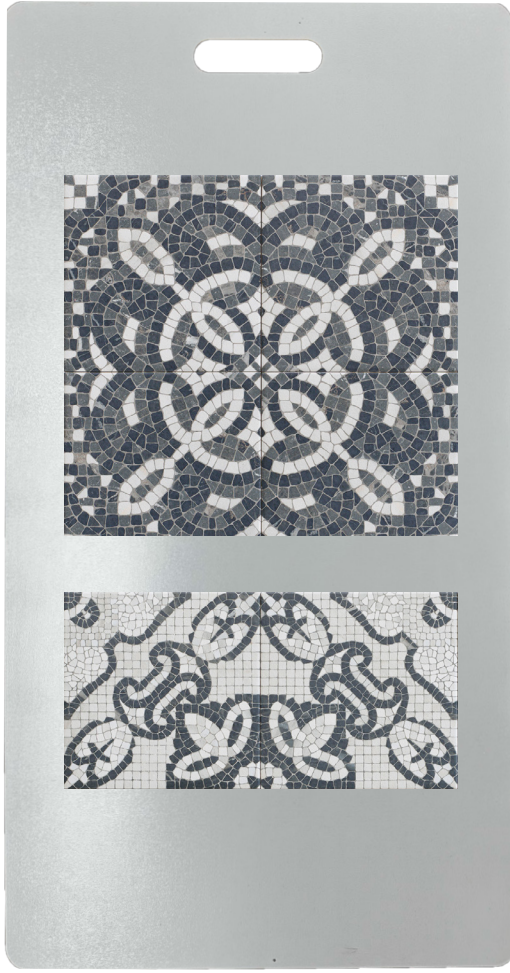

MOSAICO
SBHMOSAICO